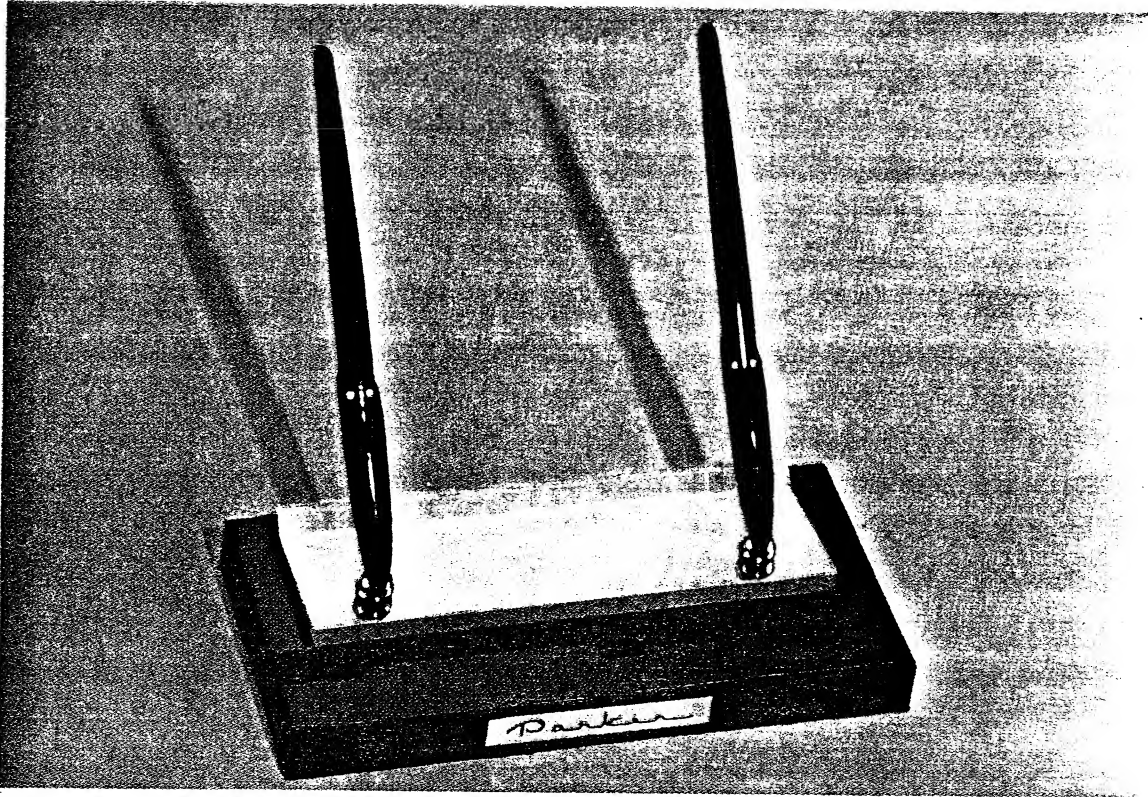

Parker "51" MAGNETIX Desk Sets

MODEL NO. 90-224

Black glass base with wedge-shaped gold-colored plate.
Two black "51" pens and holders, 4 x 8½" . . . . . $37.50.